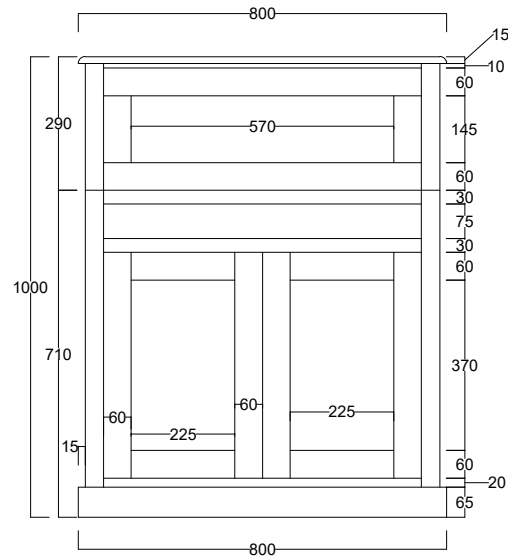

THO-41 A
H-1000,D-450,W-800MM

SIDE VIEW

FRONT VIEW

BACK VIEW